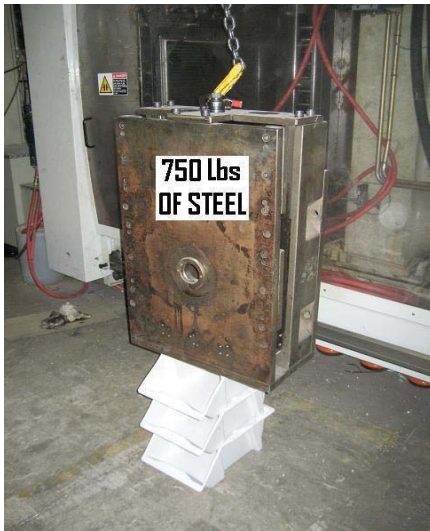

All SUPER TOUGH UTILITY BINS are
manufactured using recycled material.
Products are shipped 12/box and 288/skid

DOOR LITE FRAMES

CANADIAN STYLE

RECTANGLE FRAMES →

836 2236 848 2248 764

FLAT PROFILE (EC)

→ One plug fits all flat frames
→ Corner screw holes
→ Pre-applied foaming adhesive available
→ Polypropylene will not fade in the sun

2064 2264 718 2208

ROUND TOPS →

2210 842RT 836RT 2236RT 2264RT

AMERICAN STYLE

RECTANGLE FRAMES →

836 2236 848 2248 764 2064

RAISED PROFILE (EU)

→ Corner screw holes
→ Pre-applied foaming adhesive available
→ Polypropylene will not fade in the sun

2264 718 1008 2208

EXTERNAL GRILLS →

2236 9 LT 2210 5 LT

ROUND TOPS & CAMBER TOPS →

2210 2207 CT 2228 CT

OVALS

→ Pre-applied foaming adhesive available → Polypropylene will not fade in the sun

3/4 OVAL →

1842

FULL OVAL →

1956