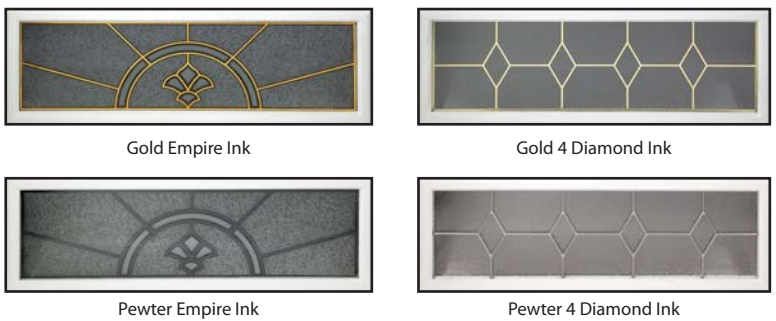

An extensive selection of traditional and contemporary looks are available, or call us to discuss any custom design you can imagine!

DECORATIVE DESIGNS (Insulated Glass) - Custom Bar Designs Available

ALUMINUM BAR DESIGNS (Standard Clear Glass) Aluminum bars available in white, sandstone, cream or brown

ALUMINUM 10 SQUARE	•	•	•
PRAIRIE ALUMINUM	•	•	•

PENCIL BAR DESIGNS (Standard Glue Chip Glass) - Bars Available in Brass and Pewter

BRASS PENCIL 10 SQUARE	•	•	•
PEWTER PENCIL 10 SQUARE	•	•	•
BRASS PENCIL 4 DIAMOND	•	•	•
PEWTER PENCIL 4 DIAMOND	•	•	•
PRAIRIE PENCIL	•	•	•

WOODGRAIN FRAMES Custom frame colors available

PRINTED INK DESIGNS (Standard Tempered Glass) - Designs are printed right onto the glass

GOLD EMPIRE	•		
GOLD 4 DIAMOND	•		
PEWTER EMPIRE	•		
PEWTER 4 DIAMOND	•		