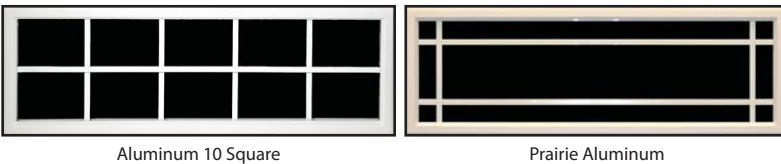

Residential Decorative Glass

4-8/4800 Short Panel and 3-6/3600 Medium Panel		STYLE	1220	1319	1420	1421	1520	1521	1622	1426
STANDARD UNITS (Single or Insulated Glass)										
			CLEAR	•	•	•	•	•	•	•
Clear	Obscure	Glue Chip	OBSCURE	•	•	•	•	•	•	•
			GLUE CHIP	•	•	•	•	•	•	•
DECORATIVE DESIGNS (Insulated Glass) - Custom Bar Designs Available										
ALUMINUM BAR DESIGNS (Standard Clear Glass) - Aluminum bars available in white, sandstone, cream or brown										
			ALUMINUM 4 SQUARE	•	•	•	•	•	•	•
Aluminum 4 Square	Aluminum 6 Square	Prairie Aluminum	ALUMINUM 6 SQUARE	•	•	•	•	•	•	•
			PRAIRIE ALUMINUM	•	•	•	•	•	•	•
PENCIL BAR DESIGNS (Standard Glue Chip Glass) - Bars Available in Brass and Pewter										
				BRASS PENCIL 4 SQUARE	•	•	•	•	•	•
Brass Pencil 4 Square	Brass Pencil 6 Square	Pewter Pencil 4 Square	Pewter Pencil 6 Square	BRASS PENCIL 6 SQUARE	•	•	•	•	•	•
				PEWTER PENCIL 4 SQUARE	•	•	•	•	•	•
				PEWTER PENCIL 6 SQUARE	•	•	•	•	•	•
			BRASS PENCIL 2 DIAMOND	•	•	•	•	•	•	•
Brass Pencil 2 Diamond	Pewter Pencil 2 Diamond	Prairie Pencil	PEWTER PENCIL 2 DIAMOND	•	•	•	•	•	•	•
			PRAIRIE PENCIL	•	•	•	•	•	•	•
PRINTED INK DESIGNS (Standard Tempered Glass) - Designs are printed right onto the glass										
				GOLD EMPIRE	•	•	•	•	•	•
Gold Empire Ink	Gold 2 Diamond Ink	Pewter Empire Ink	Pewter 2 Diamond Ink	GOLD 2 DIAMOND	•	•	•	•	•	•
				PEWTER EMPIRE	•	•	•	•	•	•
				PEWTER 2 DIAMOND	•	•	•	•	•	•

2-4/2400 Long Panel Configuration

STYLE

1240
1440
1542

STANDARD UNITS (Single or Insulated Glass)

CLEAR	•	•	•
OBSCURE	•	•	•
GLUE CHIP	•	•	•

Elton's decorative residential window designs are the perfect accessory to complete your door assembly.

An extensive selection of traditional and contemporary looks are available, or call us to discuss any custom design you can imagine!

DECORATIVE DESIGNS (Insulated Glass) - Custom Bar Designs Available

ALUMINUM BAR DESIGNS (Standard Clear Glass) Aluminum bars available in white, sandstone, cream or brown