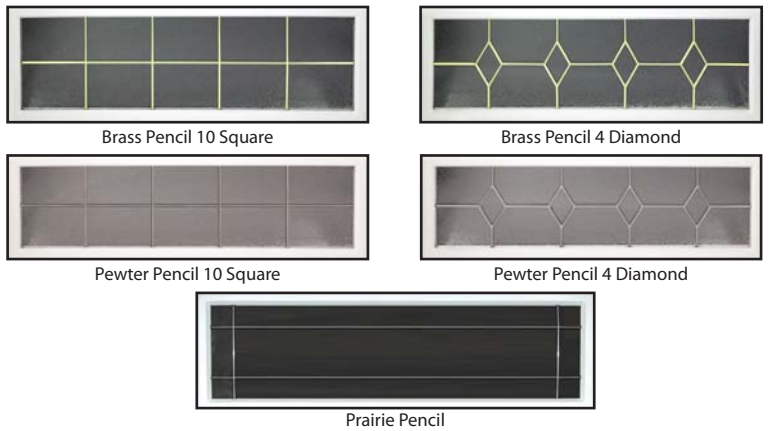

An extensive selection of traditional and contemporary looks are available, or call us to discuss any custom design you can imagine!

DECORATIVE DESIGNS (Insulated Glass) - Custom Bar Designs Available

ALUMINUM BAR DESIGNS (Standard Clear Glass) Aluminum bars available in white, sandstone, cream or brown

ALUMINUM 10 SQUARE	•	•	•
PRAIRIE ALUMINUM	•	•	•

PENCIL BAR DESIGNS (Standard Glue Chip Glass) - Bars Available in Brass and Pewter

BRASS PENCIL 10 SQUARE	•	•	•
PEWTER PENCIL 10 SQUARE	•	•	•
BRASS PENCIL 4 DIAMOND	•	•	•
PEWTER PENCIL 4 DIAMOND	•	•	•
PRAIRIE PENCIL	•	•	•