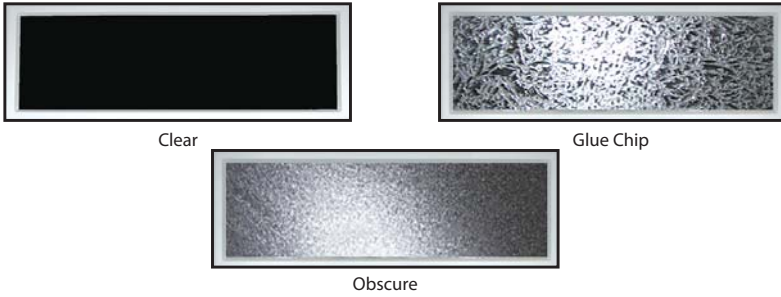

Residential Decorative Glass

4-8/4800 Short Panel and 3-6/3600 Medium Panel		STYLE	1220	1319	1420	1421	1520	1521	1622	1426
STANDARD UNITS (Single or Insulated Glass)										
			CLEAR	•	•	•	•	•	•	•
Clear	Obscure	Glue Chip	OBSCURE	•	•	•	•	•	•	•
			GLUE CHIP	•	•	•	•	•	•	•
DECORATIVE DESIGNS (Insulated Glass) - Custom Bar Designs Available										
ALUMINUM BAR DESIGNS (Standard Clear Glass) - Aluminum bars available in white, sandstone, cream or brown										
			ALUMINUM 4 SQUARE	•	•	•	•	•	•	•
Aluminum 4 Square	Aluminum 6 Square	Prairie Aluminum	ALUMINUM 6 SQUARE	•	•	•	•	•	•	•
			PRAIRIE ALUMINUM	•	•	•	•	•	•	•
PENCIL BAR DESIGNS (Standard Glue Chip Glass) - Bars Available in Brass and Pewter										
				BRASS PENCIL 4 SQUARE	•	•	•	•	•	•
Brass Pencil 4 Square	Brass Pencil 6 Square	Pewter Pencil 4 Square	Pewter Pencil 6 Square	BRASS PENCIL 6 SQUARE	•	•	•	•	•	•
				PEWTER PENCIL 4 SQUARE	•	•	•	•	•	•
				PEWTER PENCIL 6 SQUARE	•	•	•	•	•	•
			BRASS PENCIL 2 DIAMOND	•	•	•	•	•	•	•
Brass Pencil 2 Diamond	Pewter Pencil 2 Diamond	Prairie Pencil	PEWTER PENCIL 2 DIAMOND	•	•	•	•	•	•	•
			PRAIRIE PENCIL	•	•	•	•	•	•	•
PRINTED INK DESIGNS (Standard Tempered Glass) - Designs are printed right onto the glass										
				GOLD EMPIRE	•	•	•	•	•	•
Gold Empire Ink	Gold 2 Diamond Ink	Pewter Empire Ink	Pewter 2 Diamond Ink	GOLD 2 DIAMOND	•	•	•	•	•	•
				PEWTER EMPIRE	•	•	•	•	•	•
				PEWTER 2 DIAMOND	•	•	•	•	•	•

2-4/2400 Long Panel Configuration

STYLE

1240
1440
1542

STANDARD UNITS (Single or Insulated Glass)

CLEAR	•	•	•
OBSCURE	•	•	•
GLUE CHIP	•	•	•

Elton's decorative residential window designs are the perfect accessory to complete your door assembly.

An extensive selection of traditional and contemporary looks are available, or call us to discuss any custom design you can imagine!

DECORATIVE DESIGNS (Insulated Glass) - Custom Bar Designs Available

ALUMINUM BAR DESIGNS (Standard Clear Glass) Aluminum bars available in white, sandstone, cream or brown