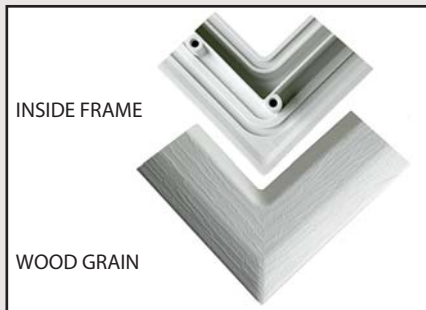

Residential Window Frames

- Modular system adapts to any door thickness
 - Injection-molded polypropylene or polystyrene frames
 - Screw together
 - Optional spacer kit available
 - Standard colors: Brown, Cream, Grey, White, Sandstone, Green
 - Many glazing options available
 - Call us with your window design needs
- WE CAN HELP!**

FRAME KIT: Consists of: inside & outside frame, water-resistant adhesive and screws

MODEL	SNAP IN INSERTS	OUTSIDE FRAME (tip-to-tip)	CUT-OUT SIZE	VISION AREA	BOX QUANTITIES							
					NID	1 ³ / ₈	1 ¹ / ₂	1 ⁵ / ₈	1 ³ / ₄	1 ⁷ / ₈	2"	FRAME ONLY
SHORT PANEL (4-8 / 4800)												
*1220		14 1/4" x 19 3/8"	13" x 18 1/8"	11" x 16 1/8"	10	8	8	8	6	6	6	10
*1319		12 3/4" x 19 1/4"	11 7/8" x 18 3/8"	10 1/4" x 16 3/4"	12	8	8	8	6	6	6	10
1419		19 3/4" x 14 7/16"	19 3/16" x 13 13/16"	16 3/4" x 11 5/8"	10	8	8	8	6	6	6	8
1420	✓	14 3/8" x 19 1/2"	13 1/2" x 18 3/4"	11 3/4" x 16 15/16"	N/A	8	8	8	6	6	6	8
*1421		13 5/8" x 21 1/8"	12 3/4" x 20 1/4"	11 1/8" x 18 5/8"	12	8	8	8	6	6	6	10
*1520	✓	15 7/16" x 20 5/8"	14 5/16" x 19 1/2"	11 3/4" x 17"	10	8	8	8	6	6	6	8
*1521		14 7/8" x 20 3/4"	14" x 19 7/8"	12 3/8" x 18 1/4"	10	8	8	8	6	6	6	8
*1622		15 5/8" x 21 1/8"	14 3/4" x 20 1/4"	13 1/8" x 18 5/8"	10	8	6	6	6	6	6	8
INTERMEDIATE PANEL (3-6 / 3600)												
1426	✓	14 3/16" x 26 3/8"	13 5/16" x 25 1/2"	11 5/8" x 23 7/8"	6	6	6	6	6	6	6	6
LONG PANEL (2-4 / 2400)												
1240		14 1/4" x 42 3/8"	13" x 41 1/8"	11" x 39 1/8"	N/A	4	4	4	4	4	4	5
1440	✓	14 1/4" x 42 1/4"	13 5/8" x 41 5/8"	11 3/4" x 39 3/4"	N/A	4	4	4	4	4	4	5
*1542	✓	15 1/2" x 42 3/4"	14 13/16" x 42 3/16"	12 7/8" x 40 3/16"	4	4	4	4	4	4	4	5