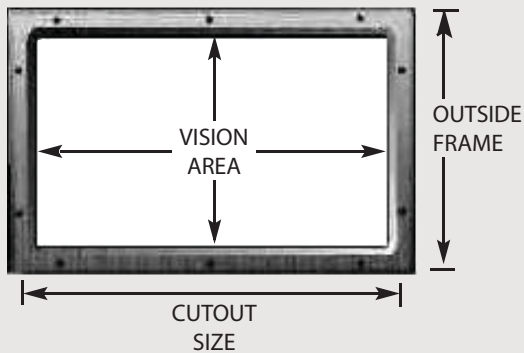

Residential Window Frames

- Modular system adapts to any door thickness
 - Injection-molded polypropylene or polystyrene frames
 - Screw together
 - Optional spacer kit available
 - Standard colors: Brown, Cream, Grey, White, Sandstone, Green
 - Many glazing options available
 - Call us with your window design needs
- WE CAN HELP!**

FRAME KIT: Consists of: inside & outside frame, water-resistant adhesive and screws

MODEL	SNAP IN INSERTS	OUTSIDE FRAME (tip-to-tip)	CUT-OUT SIZE	VISION AREA	BOX QUANTITIES							
					NID	1 ³ / ₈	1 ¹ / ₂	1 ⁵ / ₈	1 ³ / ₄	1 ⁷ / ₈	2"	FRAME ONLY
SHORT PANEL (4-8 / 4800)												
*1220		14 1/4" x 19 3/8"	13" x 18 1/8"	11" x 16 1/8"	10	8	8	8	6	6	6	10
*1319		12 3/4" x 19 1/4"	11 7/8" x 18 3/8"	10 1/4" x 16 3/4"	12	8	8	8	6	6	6	10
1419		19 3/4" x 14 7/16"	19 3/16" x 13 13/16"	16 3/4" x 11 5/8"	10	8	8	8	6	6	6	8
1420	✓	14 3/8" x 19 1/2"	13 1/2" x 18 3/4"	11 3/4" x 16 15/16"	N/A	8	8	8	6	6	6	8
*1421		13 5/8" x 21 1/8"	12 3/4" x 20 1/4"	11 1/8" x 18 5/8"	12	8	8	8	6	6	6	10
*1520	✓	15 7/16" x 20 5/8"	14 5/16" x 19 1/2"	11 3/4" x 17"	10	8	8	8	6	6	6	8
*1521		14 7/8" x 20 3/4"	14" x 19 7/8"	12 3/8" x 18 1/4"	10	8	8	8	6	6	6	8
*1622		15 5/8" x 21 1/8"	14 3/4" x 20 1/4"	13 1/8" x 18 5/8"	10	8	6	6	6	6	6	8
INTERMEDIATE PANEL (3-6 / 3600)												
1426	✓	14 3/16" x 26 3/8"	13 5/16" x 25 1/2"	11 5/8" x 23 7/8"	6	6	6	6	6	6	6	6
LONG PANEL (2-4 / 2400)												
1240		14 1/4" x 42 3/8"	13" x 41 1/8"	11" x 39 1/8"	N/A	4	4	4	4	4	4	5
1440	✓	14 1/4" x 42 1/4"	13 5/8" x 41 5/8"	11 3/4" x 39 3/4"	N/A	4	4	4	4	4	4	5
*1542	✓	15 1/2" x 42 3/4"	14 13/16" x 42 3/16"	12 7/8" x 40 3/16"	4	4	4	4	4	4	4	5